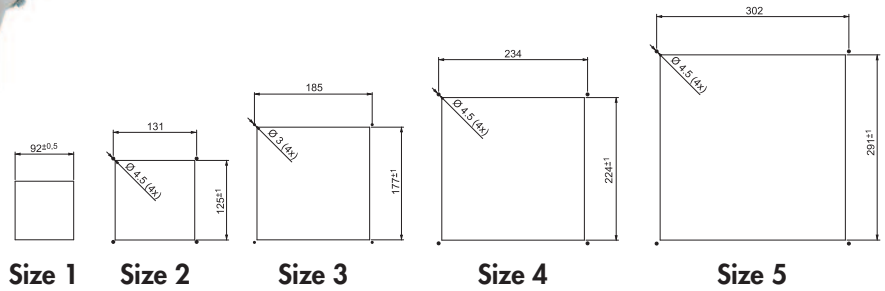

Mounting arrangement of Filter Fans and Exhaust Filters "Draw-In"

UL [®] **US**
UL File E343945

Filter Fans - All versions

Standard Versions "Draw-In"	Reverse Flow Versions "Exhaust"	Filter Fan Size	Air Flow Volume Free Flow / with Exhaust filter	Supply Voltage	Power	Exhaust Filter	Filter Mat
7F.50.8.120.1020	7F.80.8.120.1020	Size 1	14.1 CFM / 8.2 CFM	120V AC	13W	7F.05.0.000.1000	07F.15
7F.50.8.120.2055	7F.80.8.120.2055	Size 2	32.4 CFM / 23.5 CFM	120V AC	22W	7F.05.0.000.2000	07F.25
7F.50.8.120.3100	7F.80.8.120.3100	Size 3	58.9 CFM / 44.1 CFM	120V AC	22W	7F.05.0.000.3000	07F.35
7F.50.8.120.4230	7F.80.8.120.4230	Size 4	135.4 CFM / 105.9 CFM	120V AC	40W	7F.05.0.000.4000	07F.45
7F.50.8.120.4370	7F.80.8.120.4370	Size 4	217.8 CFM / 147.1 CFM	120V AC	70W	7F.05.0.000.4000	07F.45
7F.50.8.120.5500	7F.80.8.120.5500	Size 5	294.3 CFM / 217.8 CFM	120V AC	70W	7F.05.0.000.5000	07F.55
7F.50.8.230.1020	7F.80.8.230.1020	Size 1	14.1 CFM / 8.2 CFM	230V AC	13W	7F.05.0.000.1000	07F.15
7F.50.8.230.2055	7F.80.8.230.2055	Size 2	32.4 CFM / 23.5 CFM	230V AC	22W	7F.05.0.000.2000	07F.25
7F.50.8.230.3100	7F.80.8.230.3100	Size 3	58.9 CFM / 44.1 CFM	230V AC	22W	7F.05.0.000.3000	07F.35
7F.50.8.230.4230	7F.80.8.230.4230	Size 4	135.4 CFM / 105.9 CFM	230V AC	40W	7F.05.0.000.4000	07F.45
7F.50.8.230.4370	7F.80.8.230.4370	Size 4	217.8 CFM / 147.1 CFM	230V AC	70W	7F.05.0.000.4000	07F.45
7F.50.8.230.5500	7F.80.8.230.5500	Size 5	294.3 CFM / 217.8 CFM	230V AC	70W	7F.05.0.000.5000	07F.55
7F.50.9.024.1020	7F.80.9.024.1020	Size 1	14.1 CFM / 8.2 CFM	24V DC	4W	7F.05.0.000.1000	07F.15
7F.50.9.024.2055	7F.80.9.024.2055	Size 2	32.4 CFM / 23.5 CFM	24V DC	9W	7F.05.0.000.2000	07F.25
7F.50.9.024.3100	7F.80.9.024.3100	Size 3	58.9 CFM / 44.1 CFM	24V DC	9W	7F.05.0.000.3000	07F.35
7F.50.9.024.4230	7F.80.9.024.4230	Size 4	135.4 CFM / 105.9 CFM	24V DC	26W	7F.05.0.000.4000	07F.45